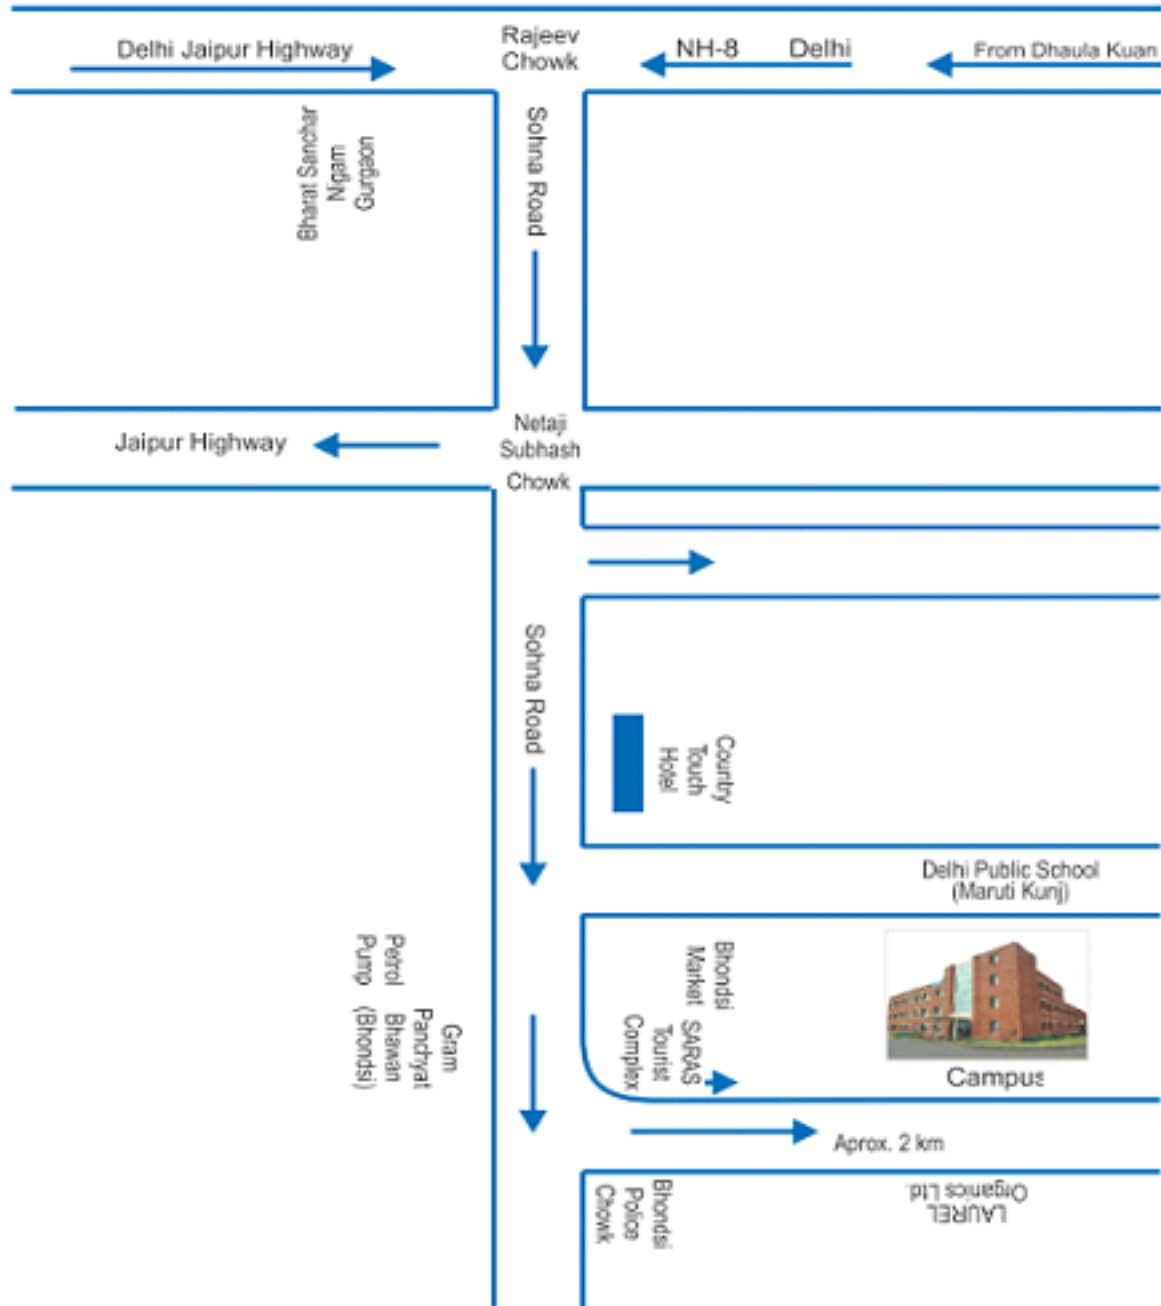

Route Map

DISTANCE FROM

- | | | | |
|-------------------------|---------|--------------------------|---------|
| 1. Domestic Airport | : 28 km | 5. Gurgaon Bus Terminal | : 15 km |
| 2. Gurgaon Rly. Station | : 17 km | 6. Faridabad | : 45 km |
| 3. NDLS Railway Station | : 45 km | 7. ISBT : Kashmere Gate | : 51 km |
| 4. Rajeev Chowk | : 12 km | 8. ISBT : Sarai Kalekhan | : 50 km |

(Exit No. 10 at Rajeev Chowk from Delhi)

(Exit No. 13 at Rajeev Chowk from Jaipur)